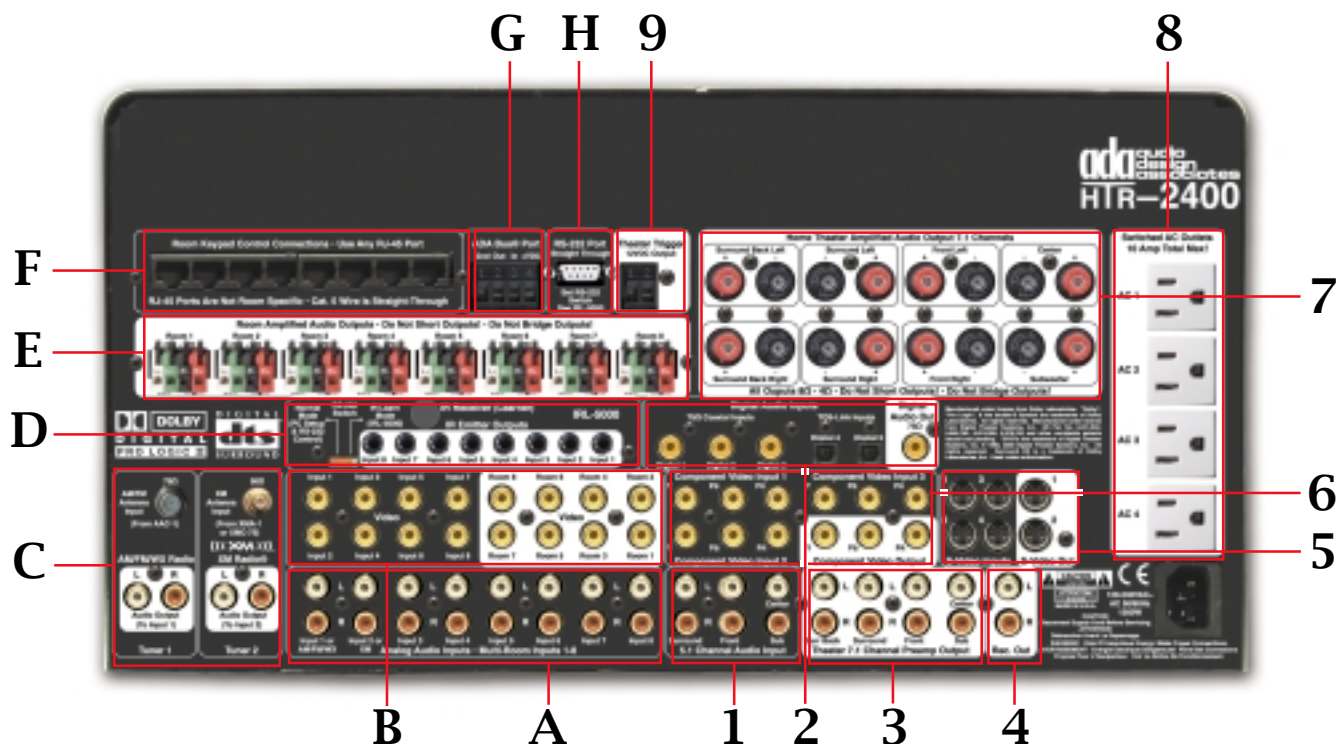

For the Home

- A 8 Stereo Audio Inputs (Home & Theater)
- B 8 Composite Video Inputs (Home & Theater) and Video Outputs for Each Room
- C AM/FM/WX and XM Radio® Tuner
- D 8 IR Outputs & Internal IR Learner
- E 8 Rooms of Amplification (100W/Ch)
- F RJ-45 Cat. 5 Keypad Termination Jacks
- G ADA Bus® Data Port for ADA Add-Ons
- H RS-232 Data Port for System Integration

Whether the term is multi-room, distributed, or whole-house audio, the meaning is the same....music throughout your home that is as easy to access as turning on the lights. Multi-room audio should also sound great, not just "good enough." The HTR-2400 hits all of the high notes by combining great sounding preamplification with massive power amplification (rated at 200 Watts of power per zone). The HTR-2400 also features two built in radio tuners, one for standard FM, AM and Weather Band (WX) and a second one for digital XM Satellite Radio® which can be played simultaneously.

For the Theater

For home theater, the HTR-2400 incorporates a state-of-the-art digital surround sound decoder. DVDs and HDTV broadcasts are typically played in either Dolby Digital Surround EX or DTS 5.1. Older films and regular TV can be heard in Pro Logic II. You can even listen to your favorite music in surround sound. We have built the home theater receiver section with the same high-power amplifier used in the multi-room audio section to provide 100 Watts for each theater speaker.

- 1 5.1 DVD Audio/SACD Audio Input
- 2 5 Digital Audio Inputs (3 Coax, 2 TOS-Link)
- 3 8 Channel 7.1 Audio Output
- 4 2 Channel Analog Audio Record Output
- 5 4 S-Video Inputs & 2 S-Video Outputs
- 6 3 Component Video Inputs & 1 Output
- 7 7.1 Channels of Amplification (100W/Ch)
- 8 4 Switched AC Outlets for Sources
- 9 Low Voltage Trigger for Home Theater

ada audio
design
associates®

www.ada-usa.com
1-800-HD-AUDIO